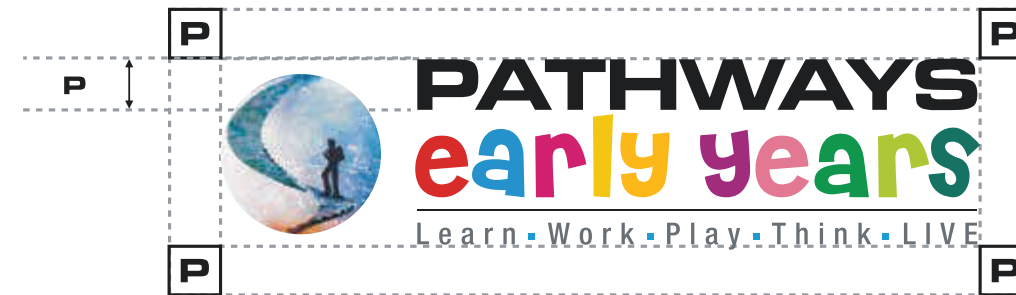

Logos: Minimum Clearance Area

Always maintain space (as shown) around the logo in all dimensions.

Any exceptions to the above should be approved by the Corporate Office.